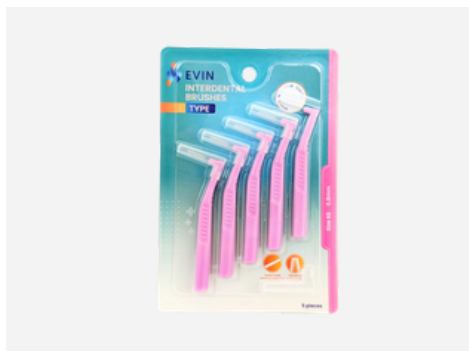

RSP: RM 7.90

L- SHAPED INTERDENTAL BRUSH (0.8MM)

- Korean Made Stainless Steel Wire
- USA Made DuPont Brush
- 5pcs
- 12 inner per carton
- 12 pcs per inner carton

AVAILABLE SIZE 0.8MM