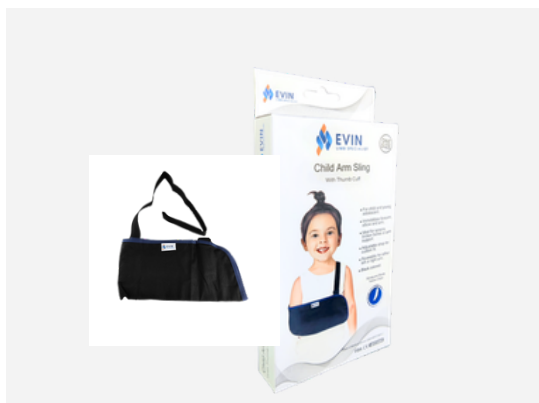

RSP: RM 19.00

CHILD ARM SLING

- Child arm sling
- With thumb cuff
- Adjustable strap for custom fit
- One size
- Black in color
- 200 pcs per inner carton