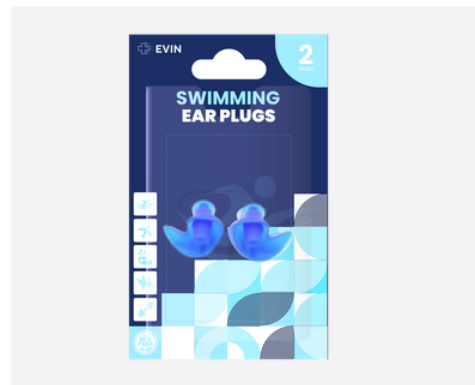

RSP: RM 7.90

**ALOE VERA WET WIPES
(40WIPES)**

- For any surface.
- Gentle to skin.
- pH 5.6 with vitamin E
- Extra large 300mm x 200mm
- with Aloe Vera
- hard cover lid
- 20 packs per inner carton

RSP: RM 7.90

EAR PLUGS 2 PAIRS

- Soft and comfortable for all-day use.
- Used for a noise reduction.
- Suitable to use during travel, sleeping, or gym activities.
- BPA Free
- 200 pcs per inner carton

RSP: RM 9.90

SWIMMING EAR PLUGS 1 PAIR